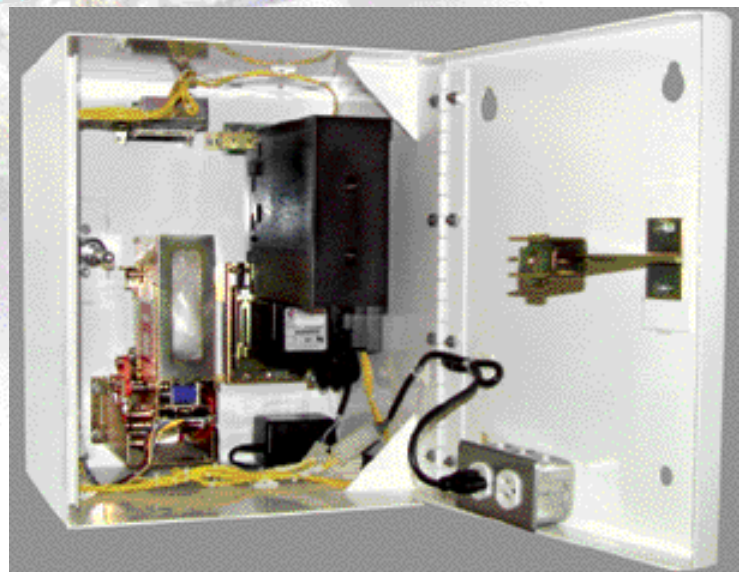

UL Listed to U.S. and Canadian safety standards
Prices and specifications are subject to change without notice

CALL TOLL FREE in the US and CANADA 1-800-523-1510 • Fax 1-800-548-1638
270 New Jersey Drive, Fort Washington, PA 19034 (215)628-0860 Fax (215)643-4623

Rev 01/01/03

www.esdcard.com

©ESD 2003