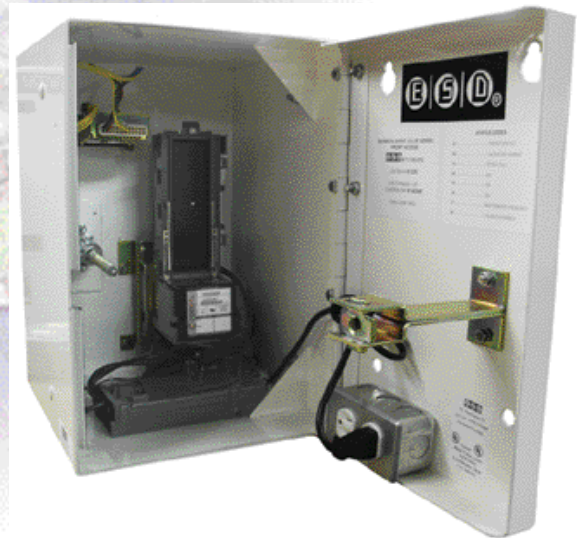

UL Listed to U.S. and Canadian safety standards

Prices and specifications are subject to change without notice

CALL TOLL FREE in the US and CANADA 1-800-523-1510 • Fax 1-800-548-1638
270 New Jersey Drive, Fort Washington, PA 19034 (215)628-0860 Fax (215)643-4623

Rev 01/01/03

www.esdcard.com

©ESD 2003