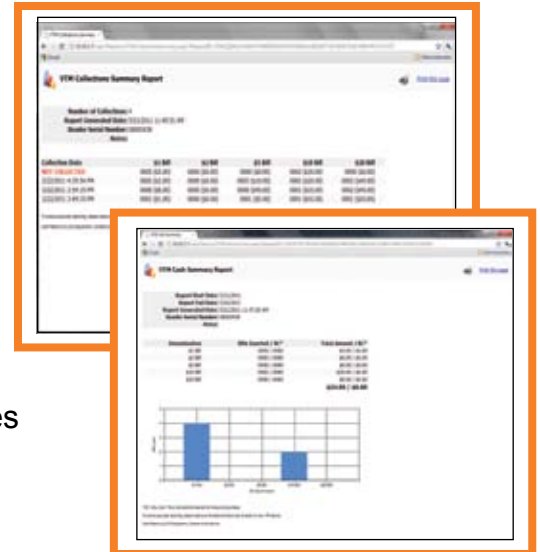

OPAQUE™

On Demand Reporting and Transparency for Laundry Rooms

KNOWLEDGE

Your Choice, Your Solution, Your ESD

SUCCESS YOU CAN SEE

Proven Track Record

For over a decade, the ESD Value Adder Plus VTM has been installed in thousands of laundry rooms all over the nation. Convenience, security and reliability have made it the most popular VTM on the market. Now, ESD has harnessed the power of the internet to add on demand reporting and complete transparency to one of their most successful products.

- **Enhanced Security**
- **Easy to Use Reporting**
- **On Demand Information**

Enhanced Security

Built using the same cabinet as the Value Adder Plus, HS, you can expect enhanced security. Built with thick seven gauge steel, two locks, with optional lock brackets and security bar, Opaque joins the High Security as the most secure Transfer Machine available.

Easy to Use reporting

ESD has created a full suite of reports to easily monitor and manage the activity of all the Opaque VTMs at your location. You can easily find out, down to the dollar, how much money is in the VTM, as well as what your total activity is.

On Demand Information

The Opaque VTM, built with an on-board PC that communicates over the internet to a server, records every transaction. Each and every bill is tracked and recorded, with available real time reporting - 24 hours a day, 7 days a week.